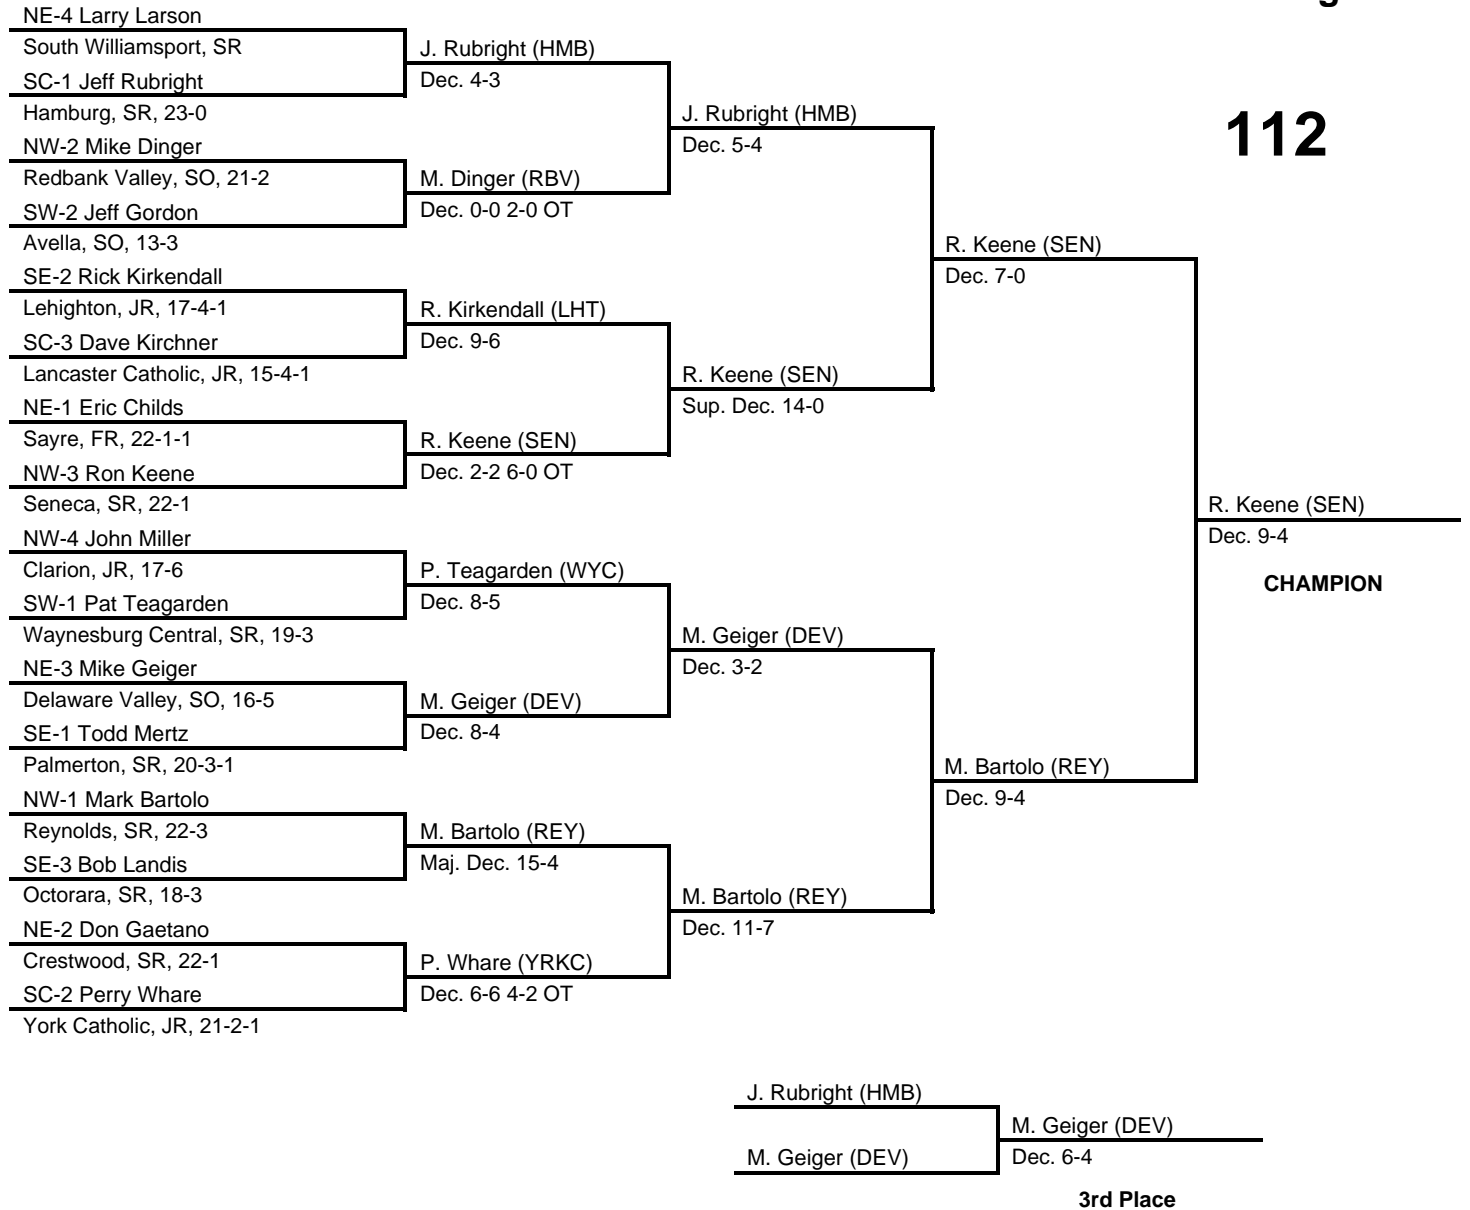

1976 PIAA Class AA Wrestling Championships

at Penn State Rec Hall, State College, PA -- March 18-20, 1976

results provided by
PA-Wrestling.com