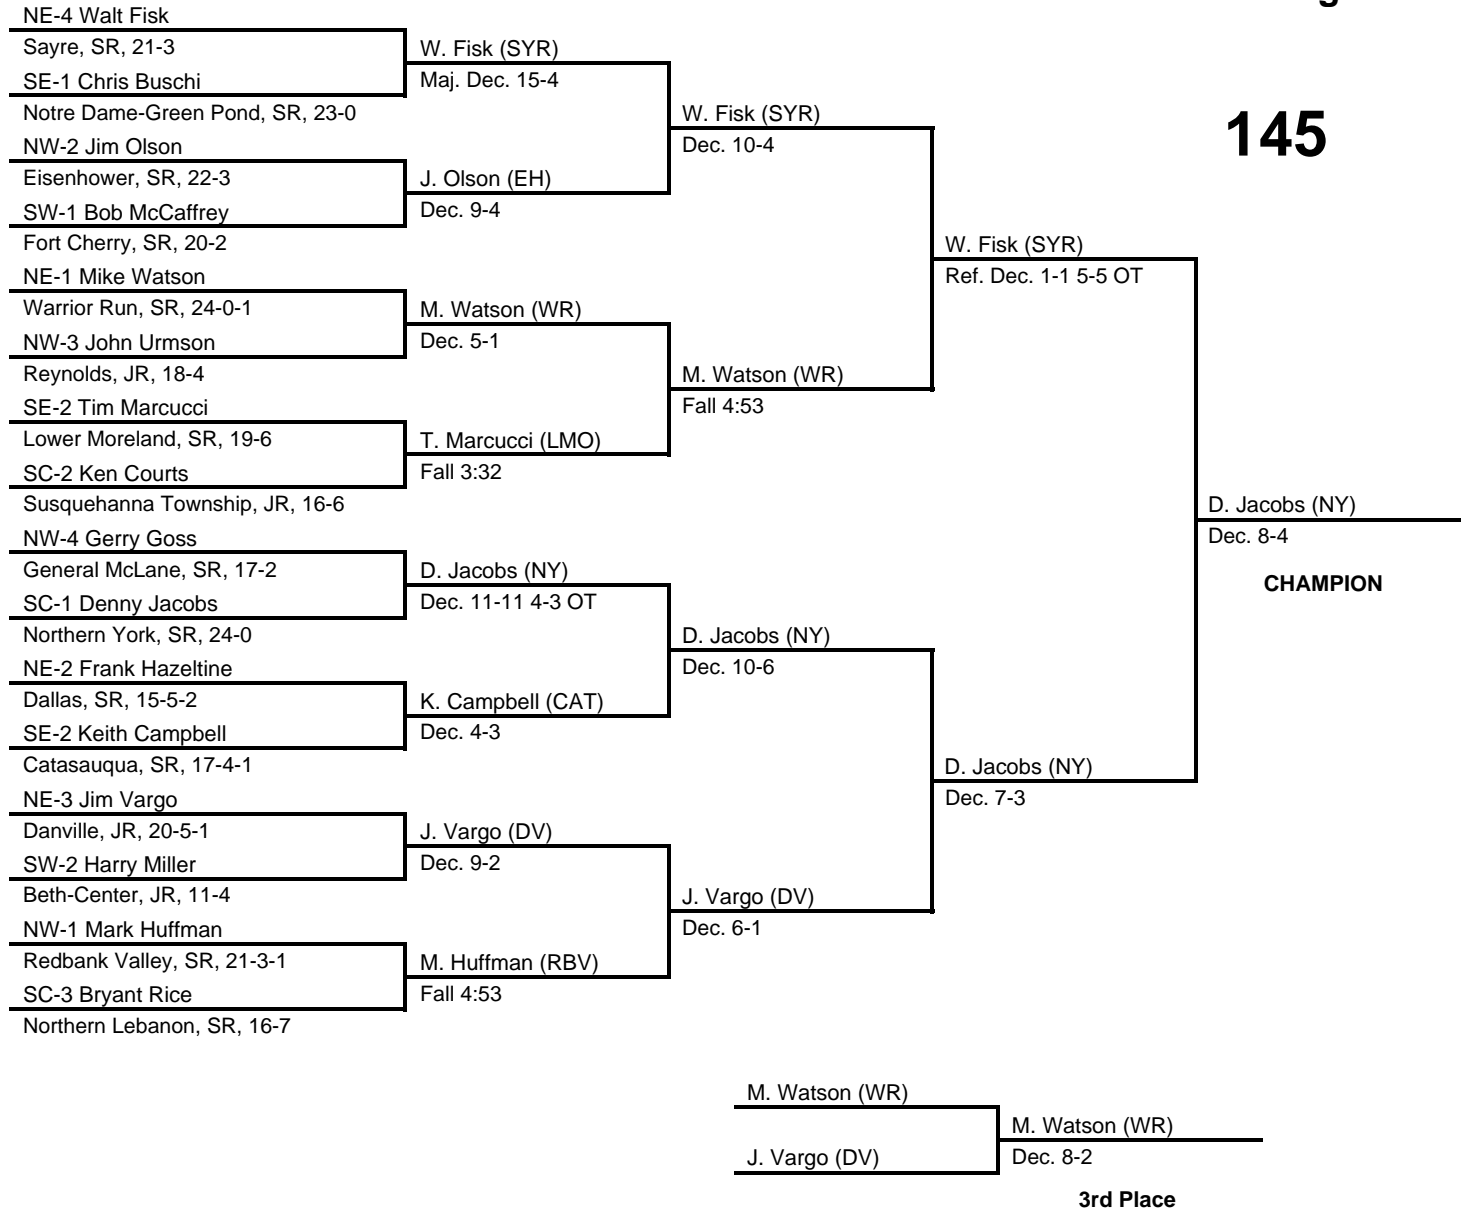

1976 PIAA Class AA Wrestling Championships

at Penn State Rec Hall, State College, PA -- March 18-20, 1976

results provided by
PA-Wrestling.com