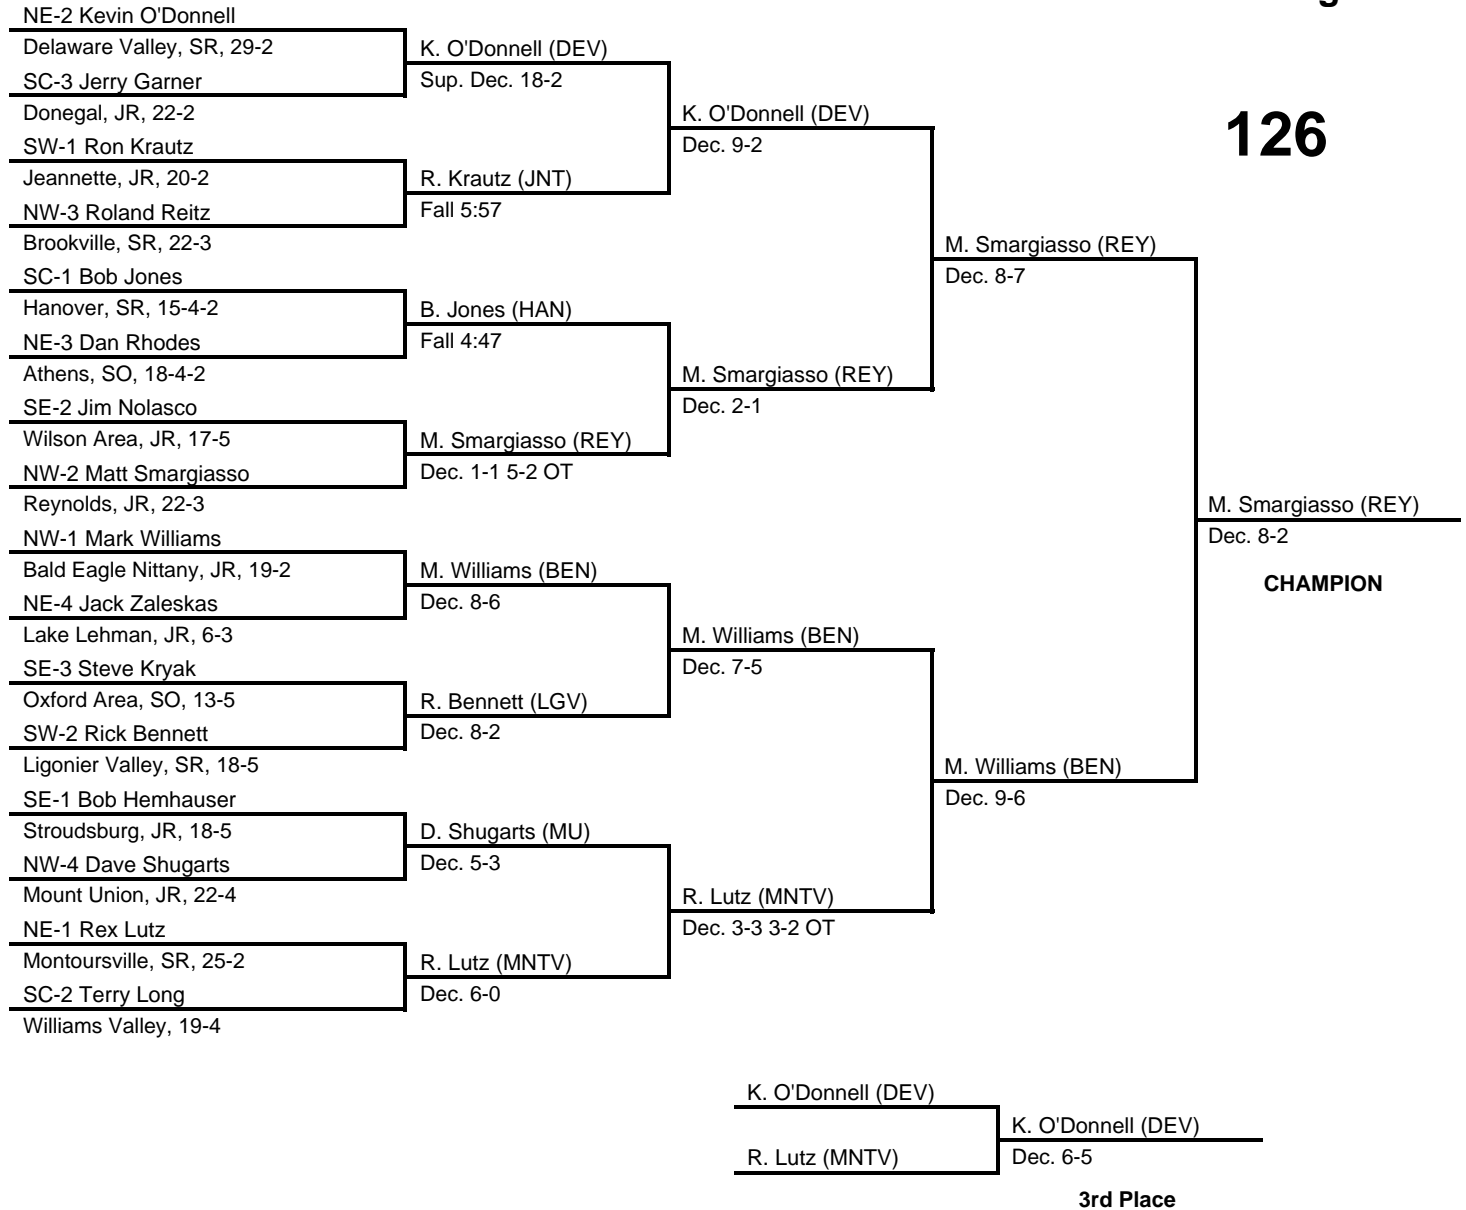

1976 PIAA Class AA Wrestling Championships

at Penn State Rec Hall, State College, PA -- March 18-20, 1976

results provided by
PA-Wrestling.com