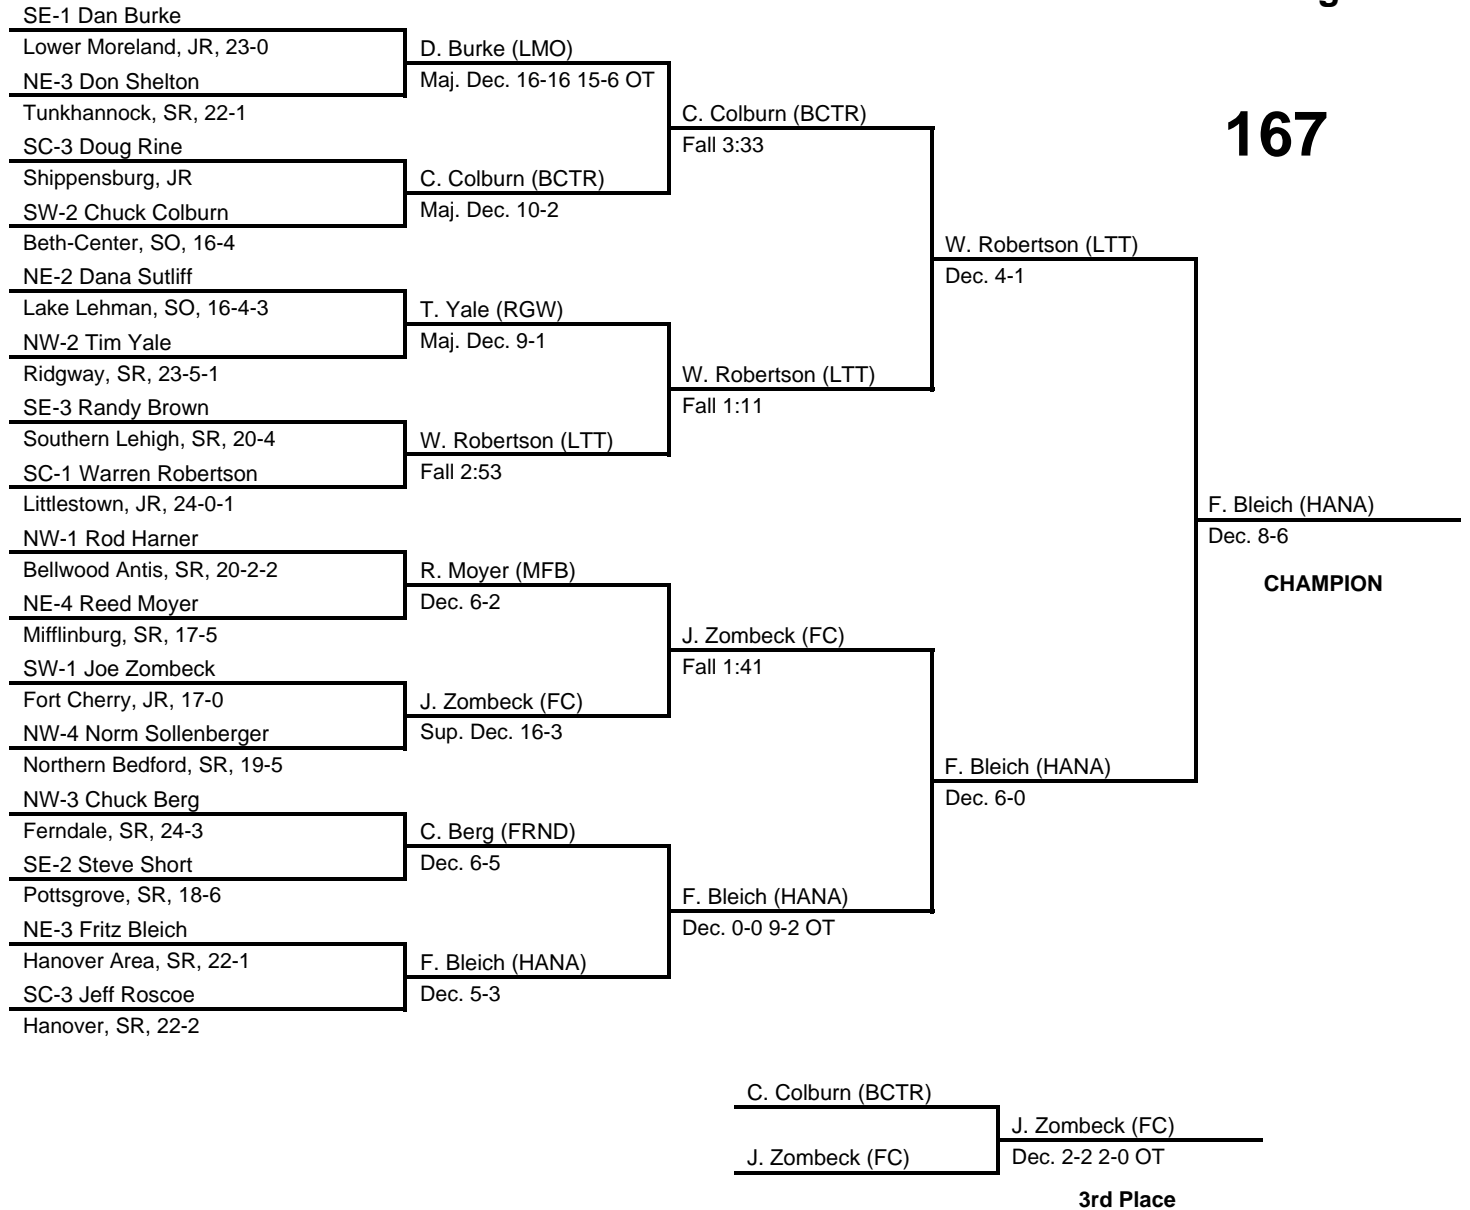

1976 PIAA Class AA Wrestling Championships

at Penn State Rec Hall, State College, PA -- March 18-20, 1976

results provided by
PA-Wrestling.com