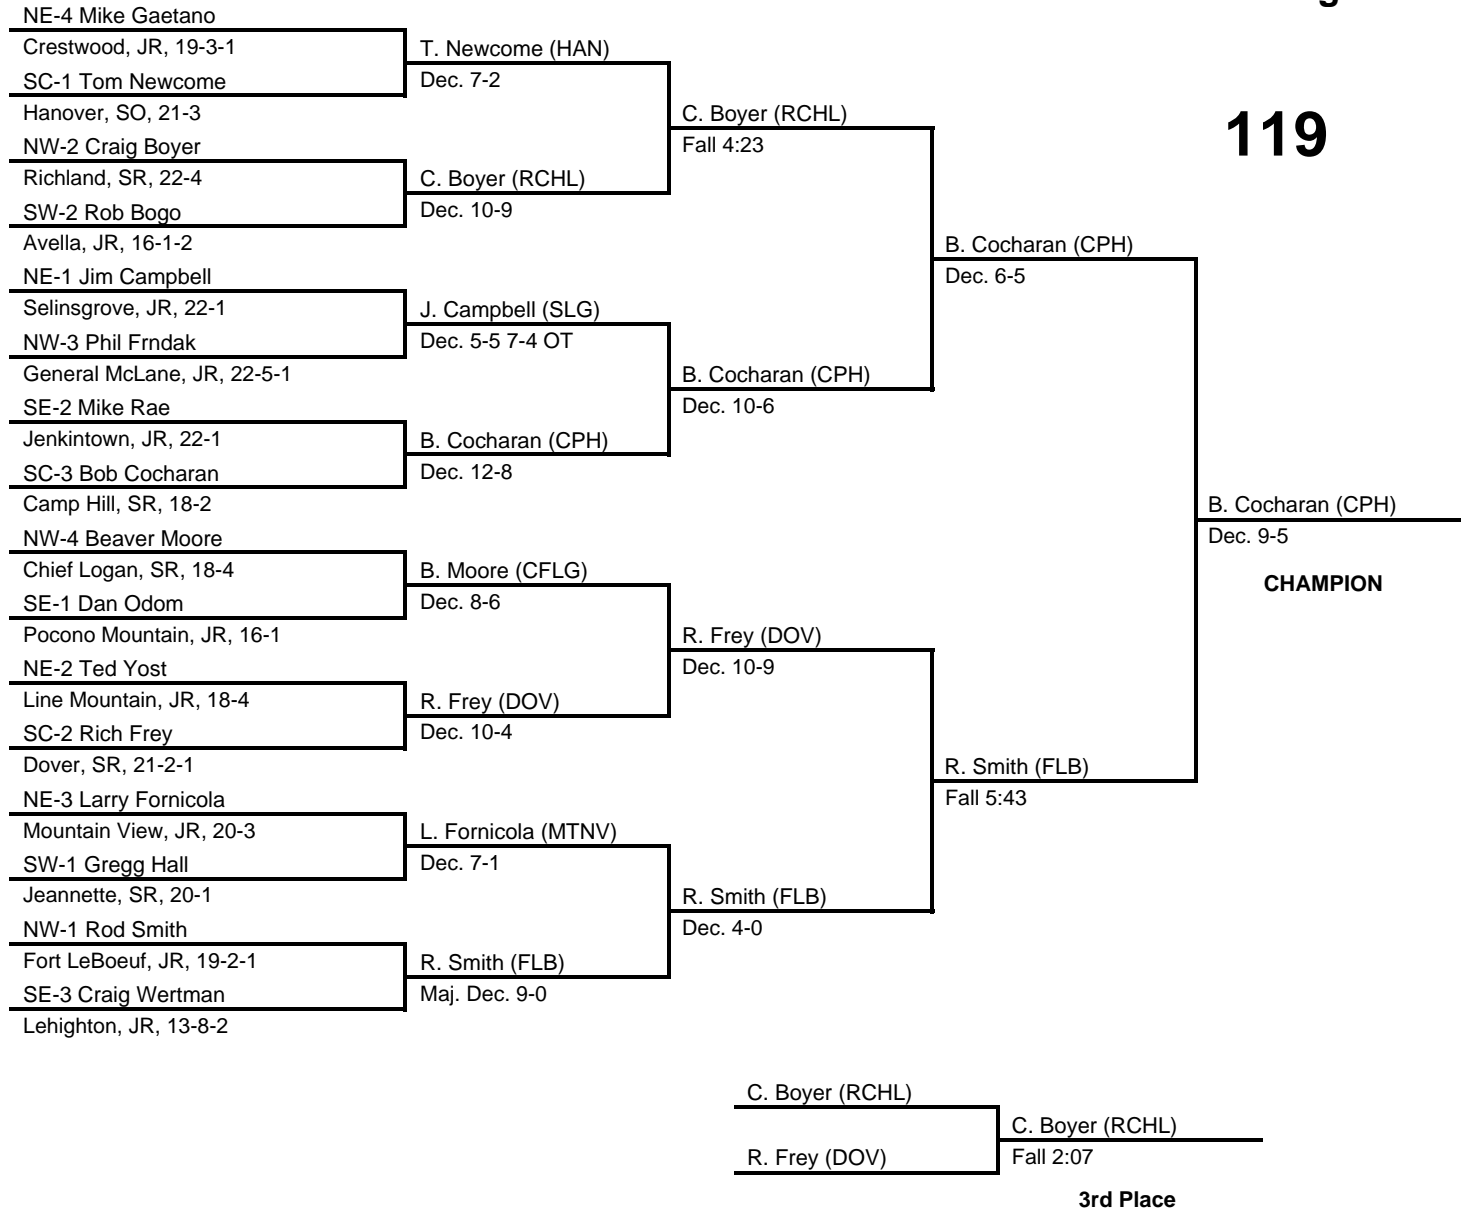

1976 PIAA Class AA Wrestling Championships

at Penn State Rec Hall, State College, PA -- March 18-20, 1976

results provided by
PA-Wrestling.com