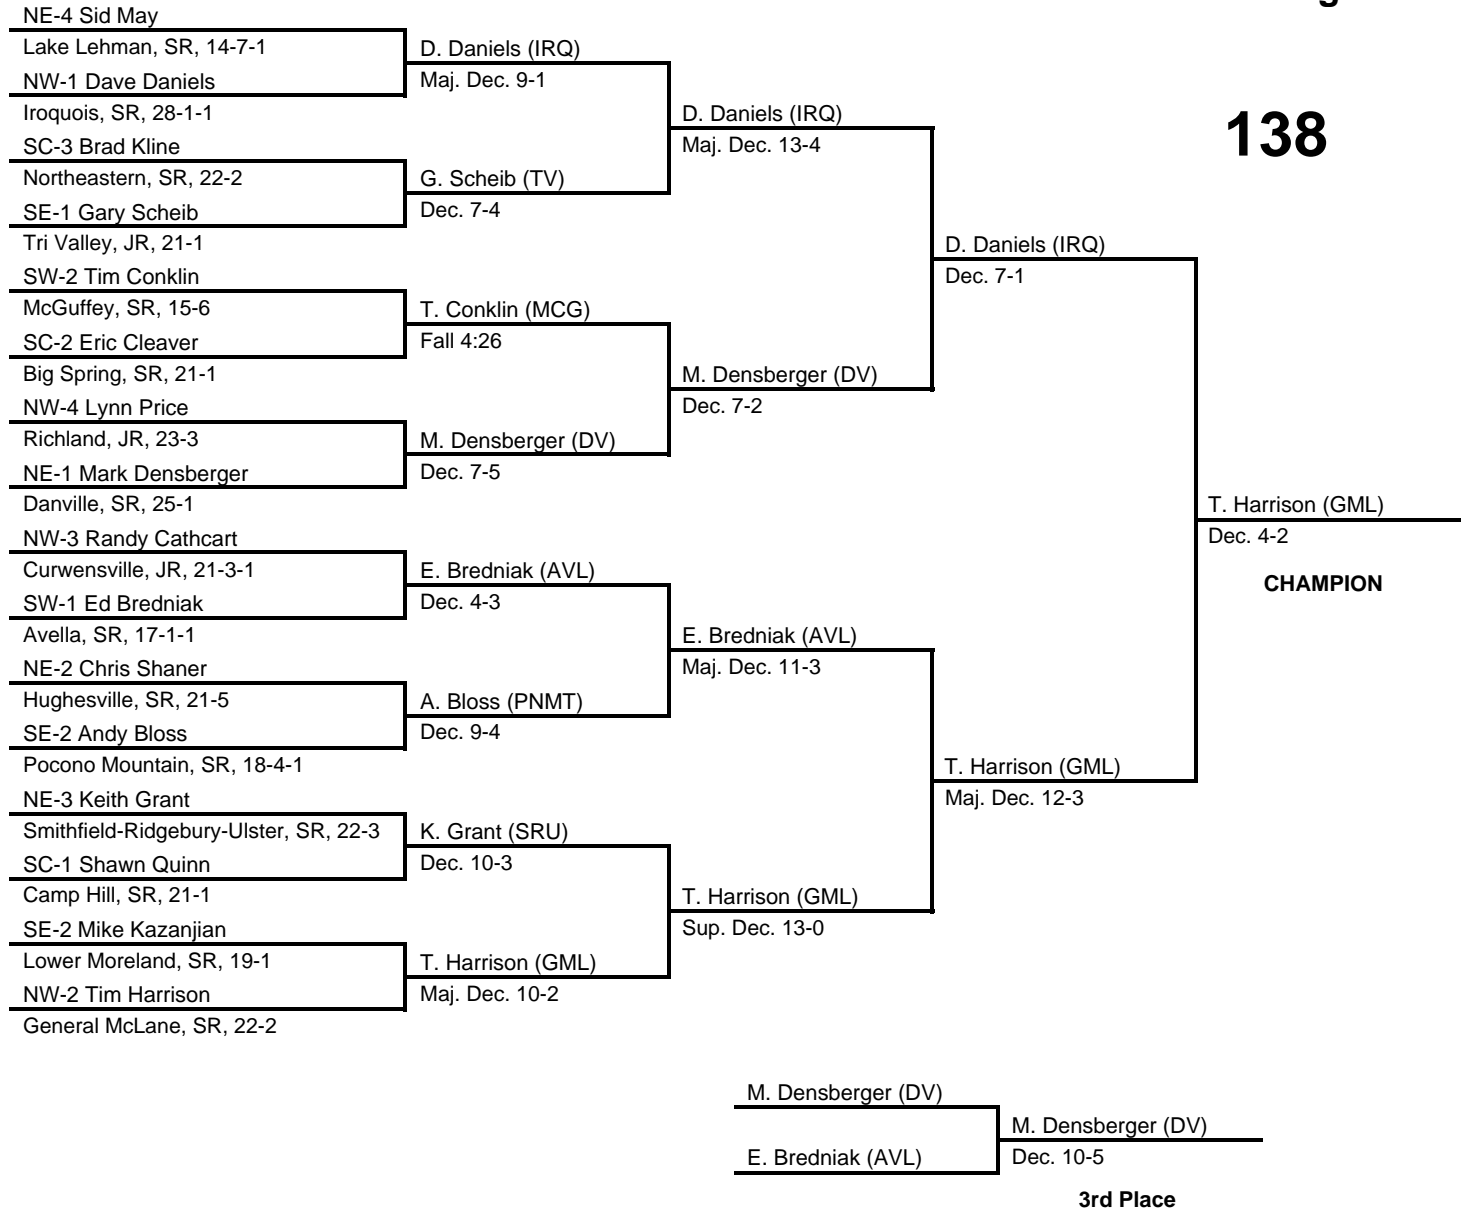

1976 PIAA Class AA Wrestling Championships

at Penn State Rec Hall, State College, PA -- March 18-20, 1976

results provided by
PA-Wrestling.com