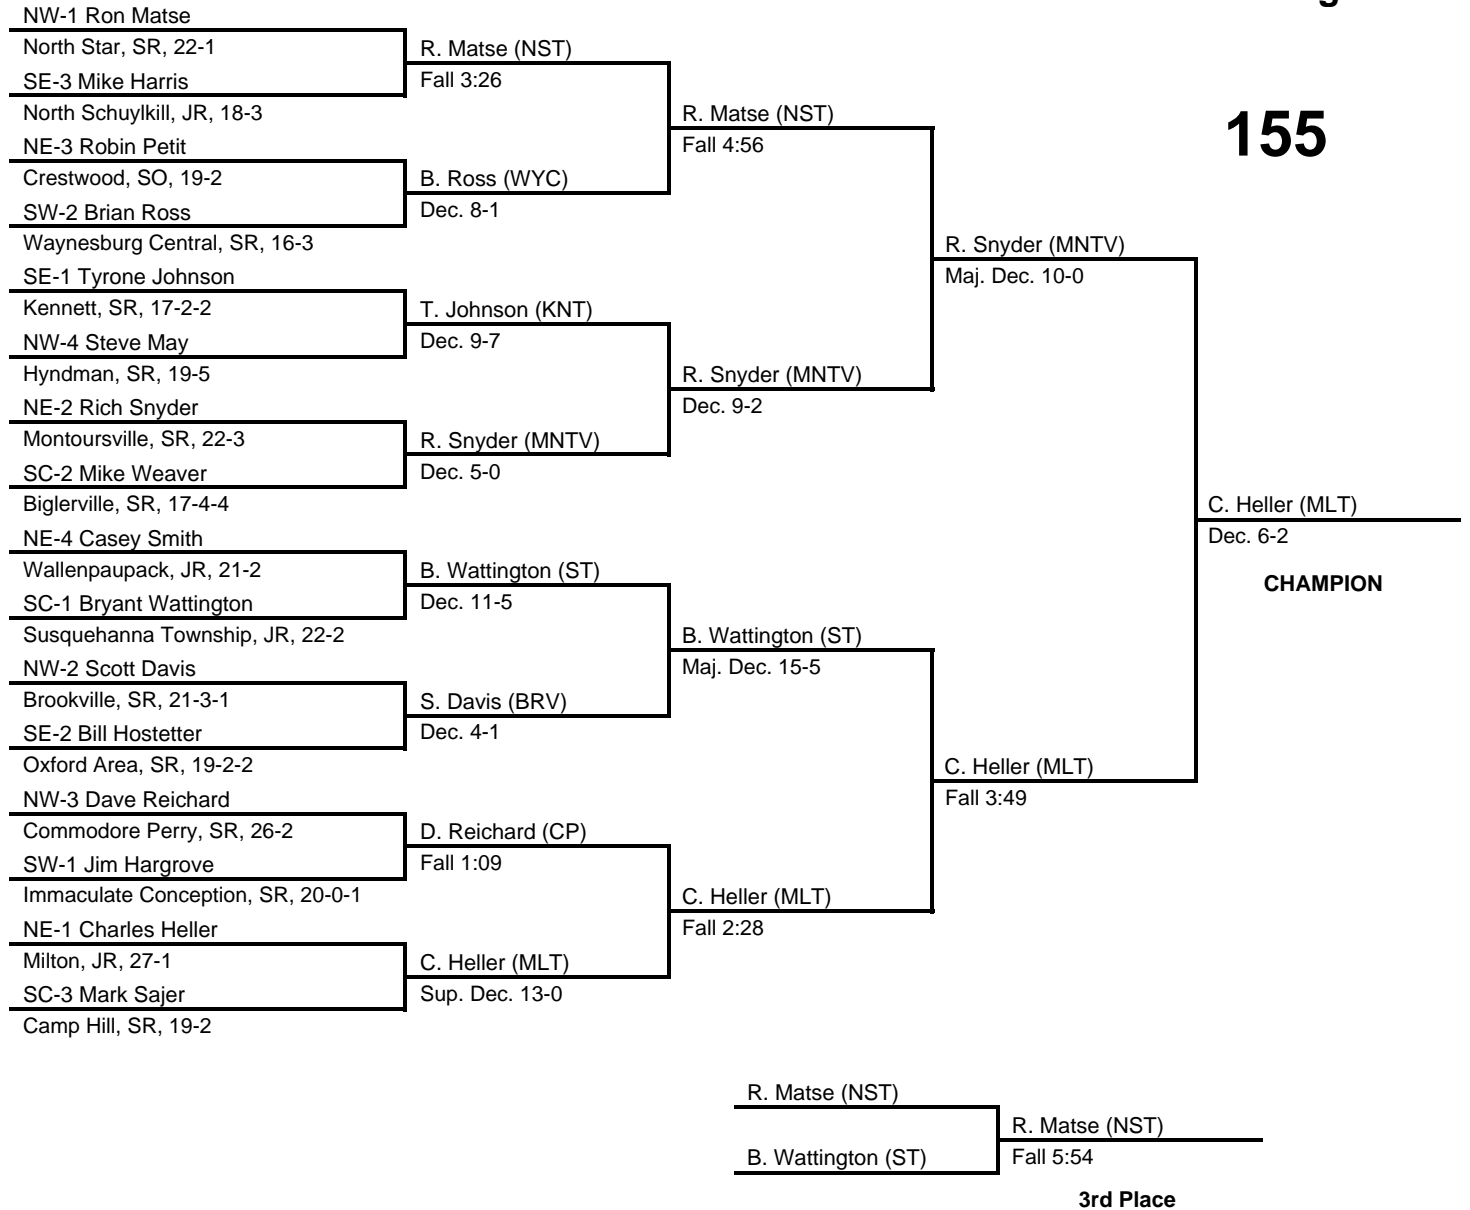

1976 PIAA Class AA Wrestling Championships

at Penn State Rec Hall, State College, PA -- March 18-20, 1976

results provided by
PA-Wrestling.com