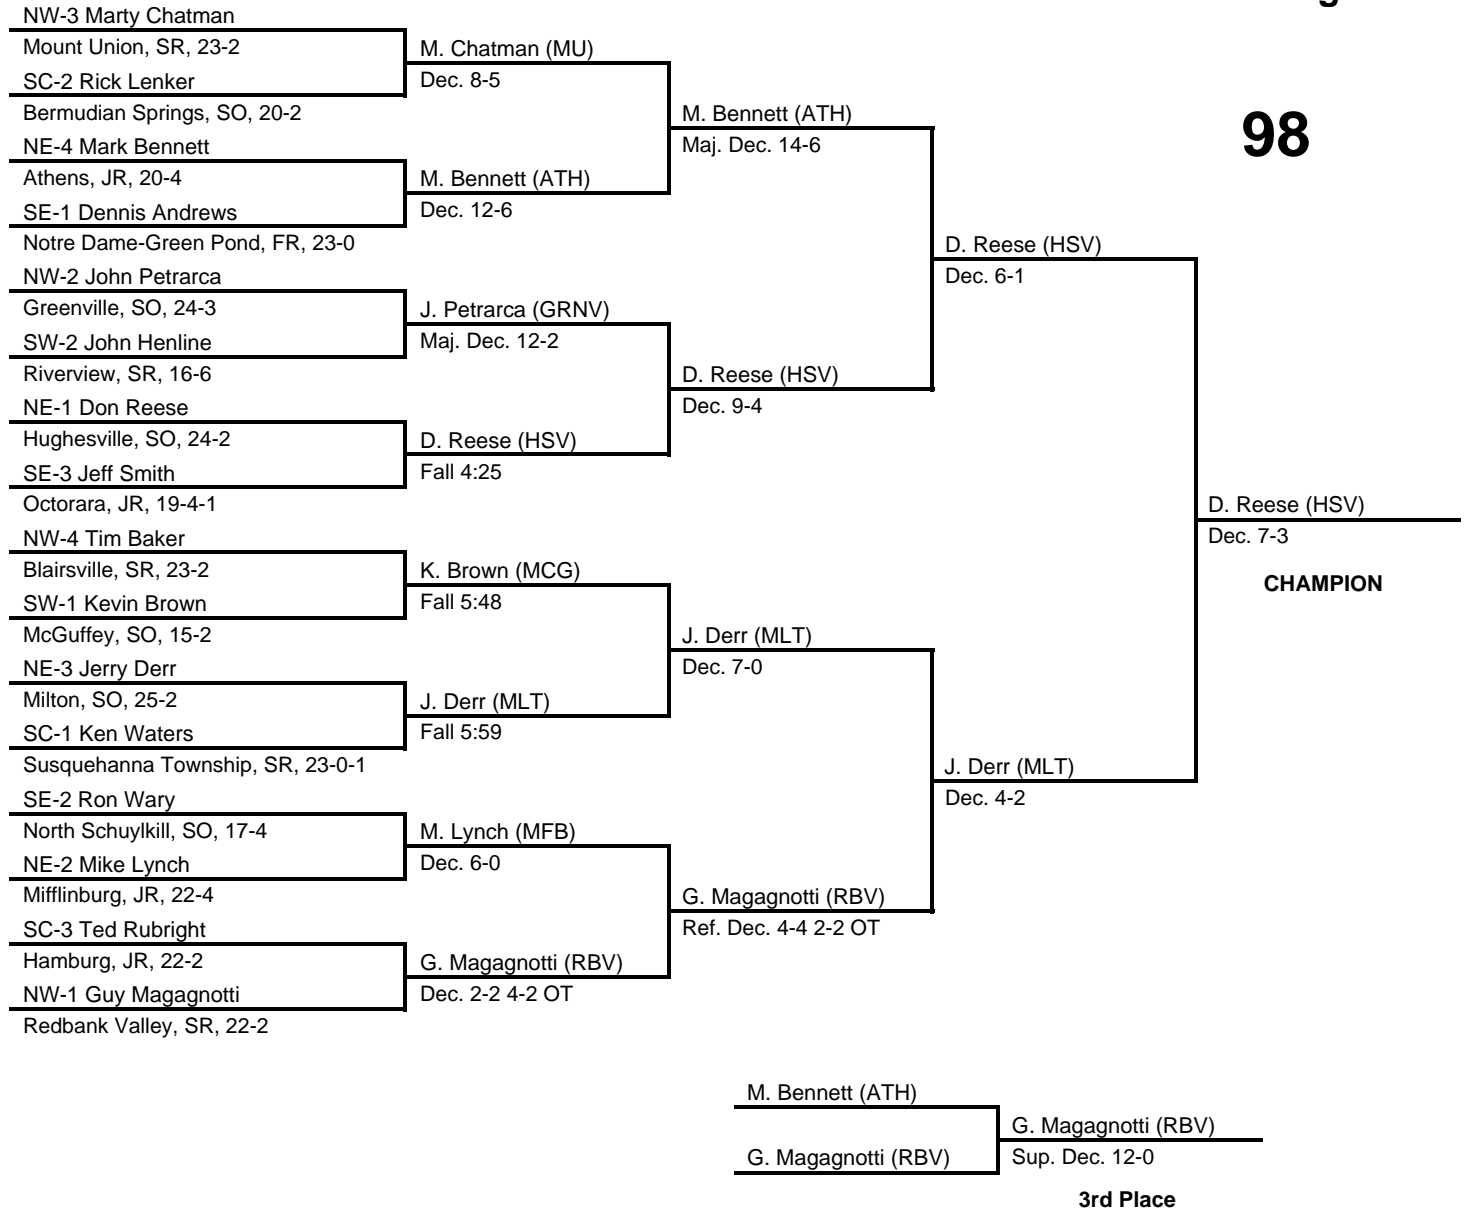

1976 PIAA Class AA Wrestling Championships

at Penn State Rec Hall, State College, PA -- March 18-20, 1976

results provided by
PA-Wrestling.com

Team Scores

Top 10 team scores are official; the rest are unofficial.

Place	Pts	School (Abbreviation)	1st	2nd	3rd	4th
66.	0.0	Susquenita (SQ)	-	-	-	-
66.	0.0	Tamaqua (TMQ)	-	-	-	-
66.	0.0	Tunkhannock (TNK)	-	-	-	-
66.	0.0	Wallenpaupack (WAL)	-	-	-	-
66.	0.0	Wilson Area (WLA)	-	-	-	-

1976 PIAA Class AA Wrestling Championships

at Penn State Rec Hall, State College, PA -- March 18-20, 1976

results provided by
PA-Wrestling.com