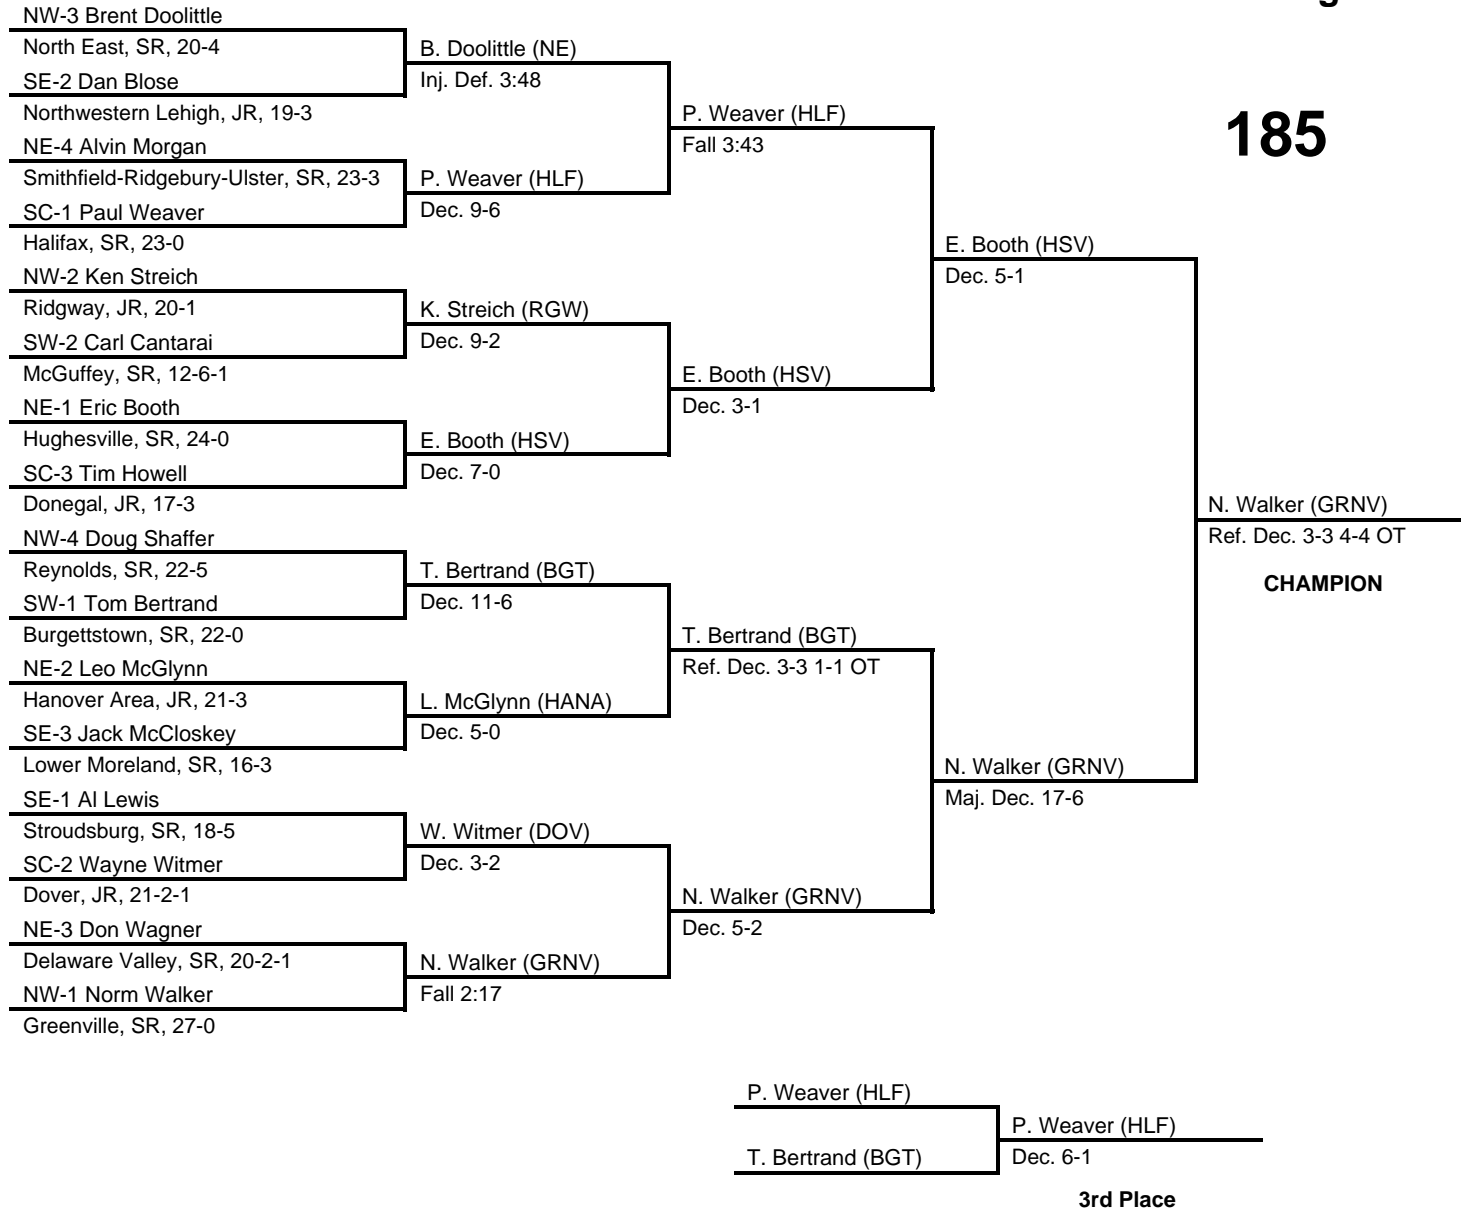

1976 PIAA Class AA Wrestling Championships

at Penn State Rec Hall, State College, PA -- March 18-20, 1976

results provided by
PA-Wrestling.com