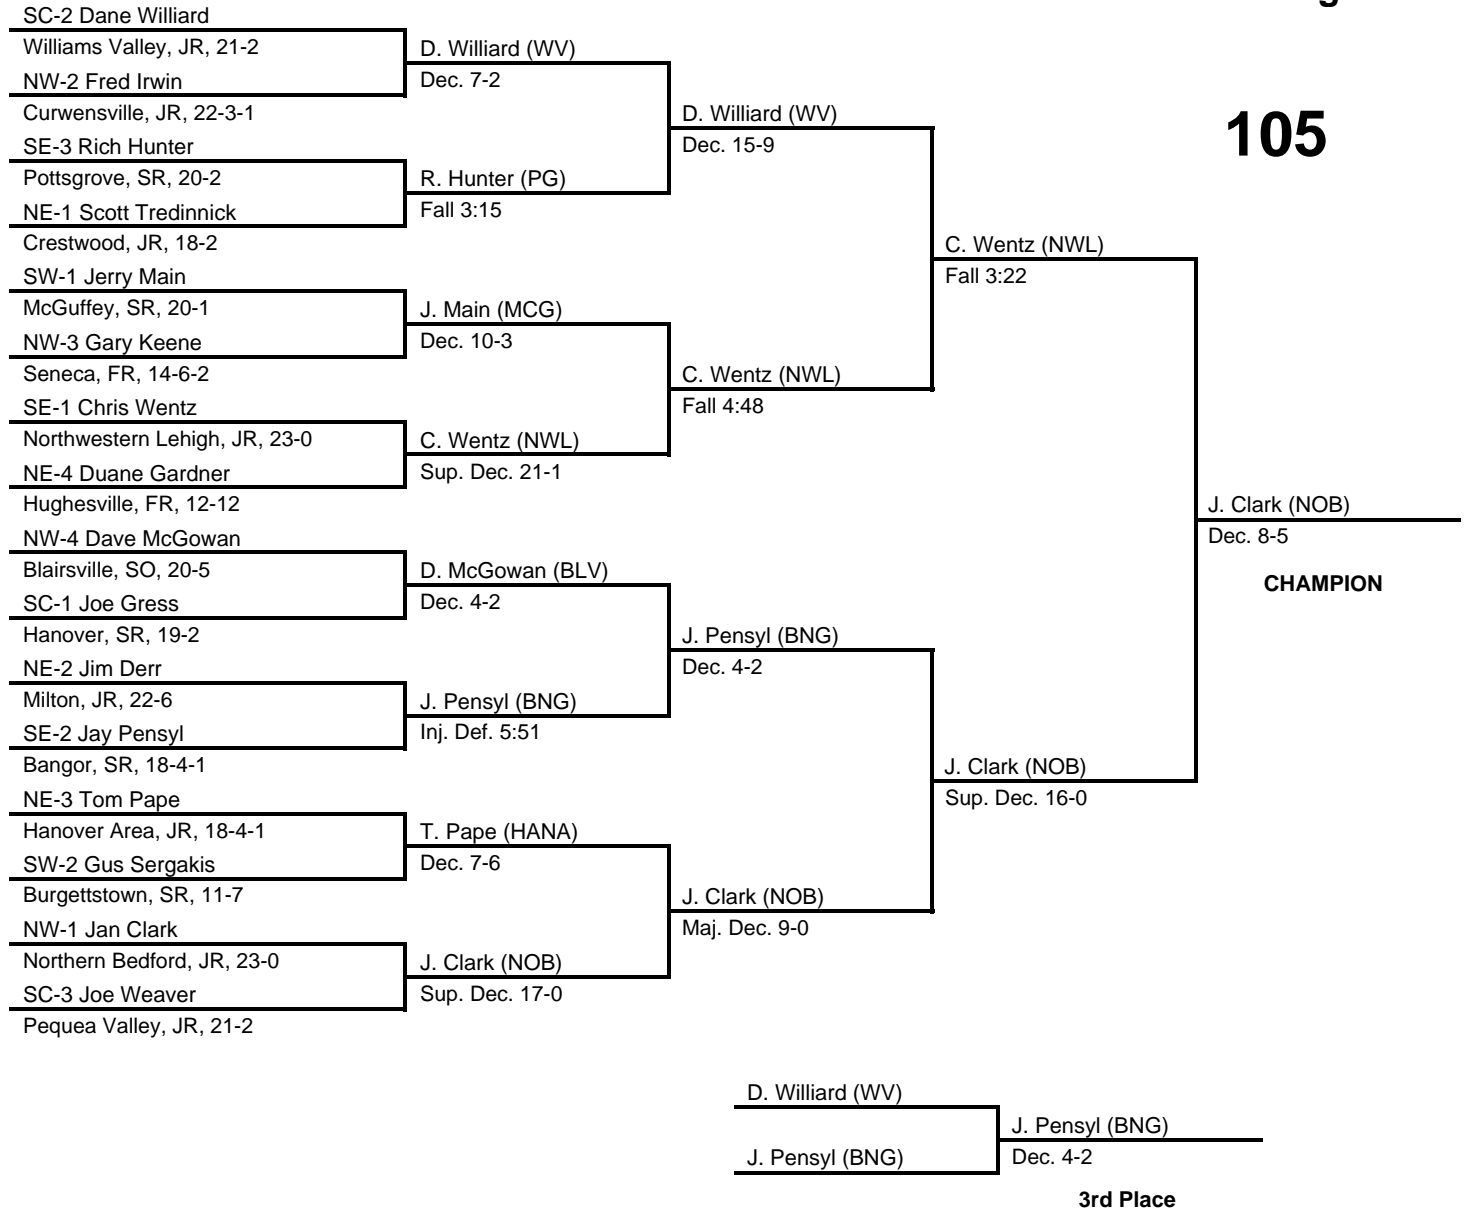

1976 PIAA Class AA Wrestling Championships

at Penn State Rec Hall, State College, PA -- March 18-20, 1976

results provided by
PA-Wrestling.com