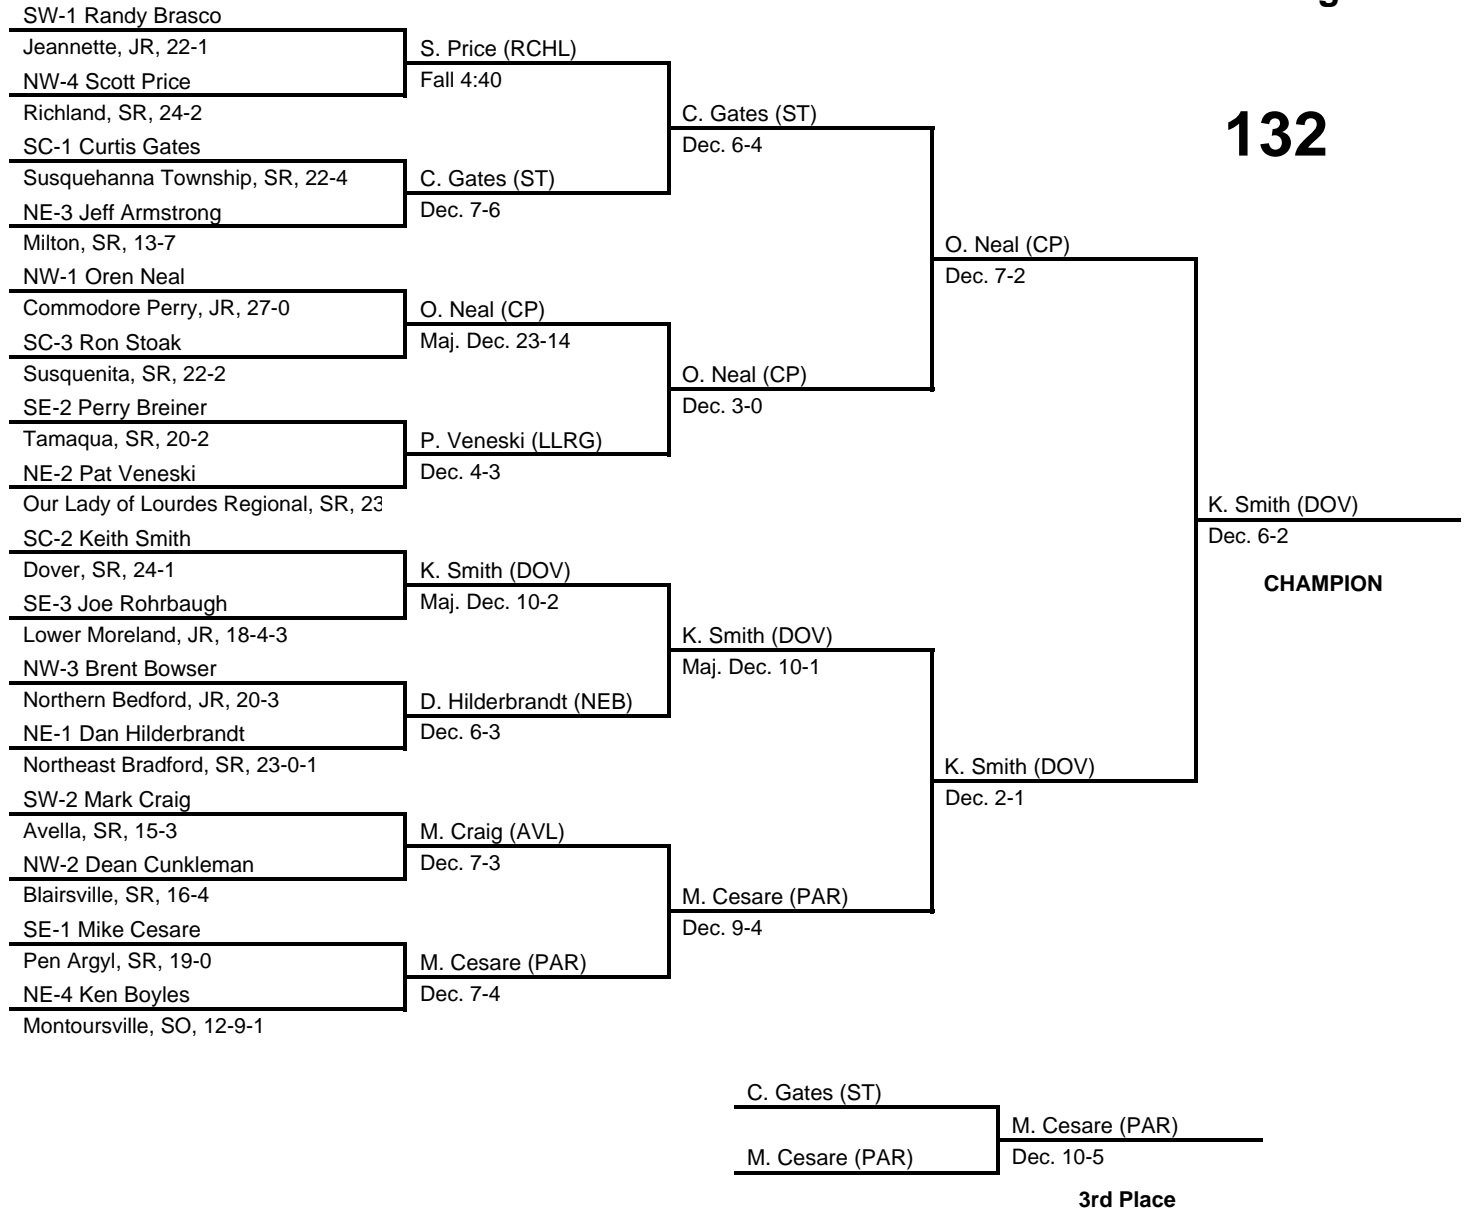

1976 PIAA Class AA Wrestling Championships

at Penn State Rec Hall, State College, PA -- March 18-20, 1976

results provided by
PA-Wrestling.com